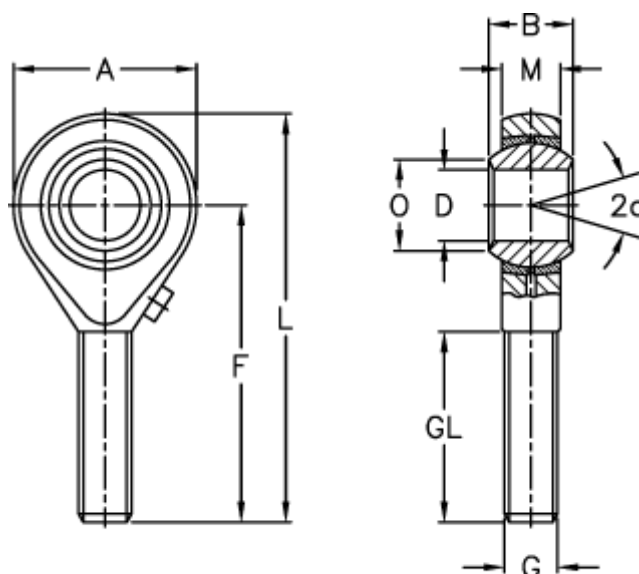

Article number: 5430091415

Description: LDK Rod end POS 14/F1
M14x1,5

Measures

A	= 34	L	= 77
a (degrees)	= 16	M	= 13.50
B	= 19	O	= 16.80
D	= 14	Static load C0 (kN)	= 28.3
Dynamic load C (kN)	= 13.0	Weight (g)	= 126
F	= 60		
g	= M14x1,5		
GL	= 36		